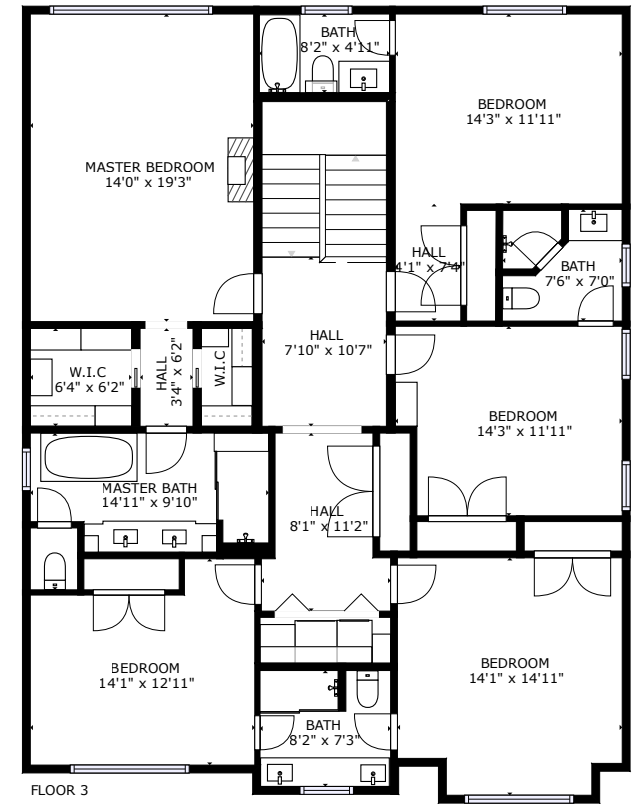

479 DOUGLAS AVENUE

LOWER LEVEL
1589 SqFt

MAIN LEVEL
1824 SqFt

UPPER LEVEL
1774 SqFt