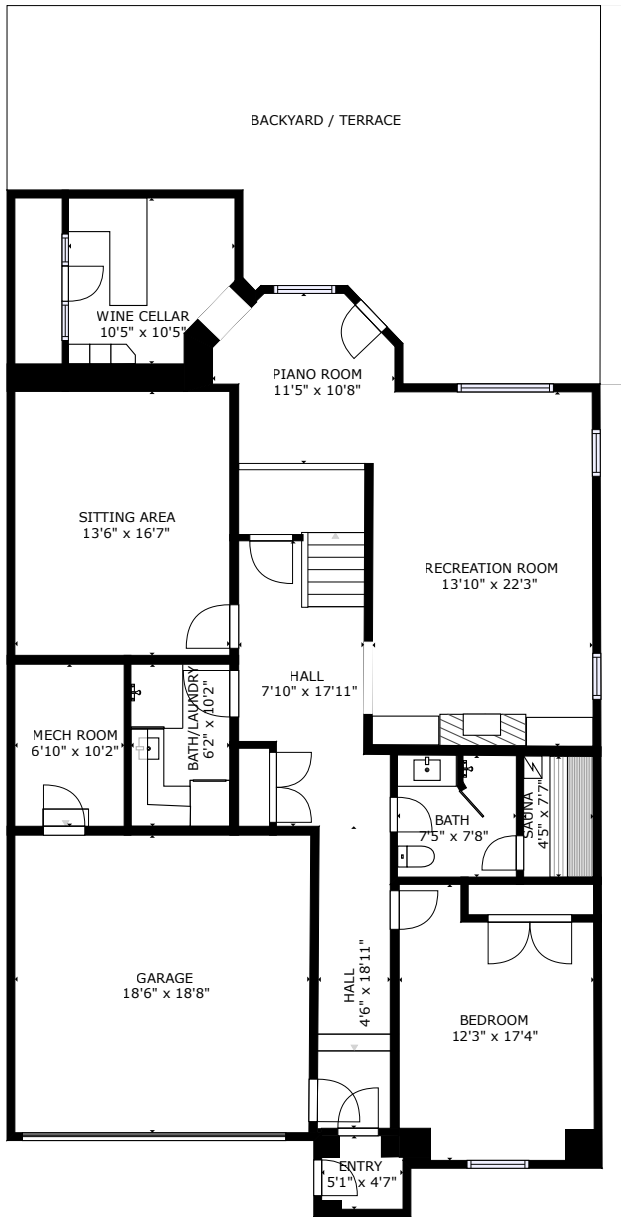

479 DOUGLAS AVENUE

LOWER LEVEL
1589 SqFt

MAIN LEVEL
1824 SqFt

UPPER LEVEL
1774 SqFt