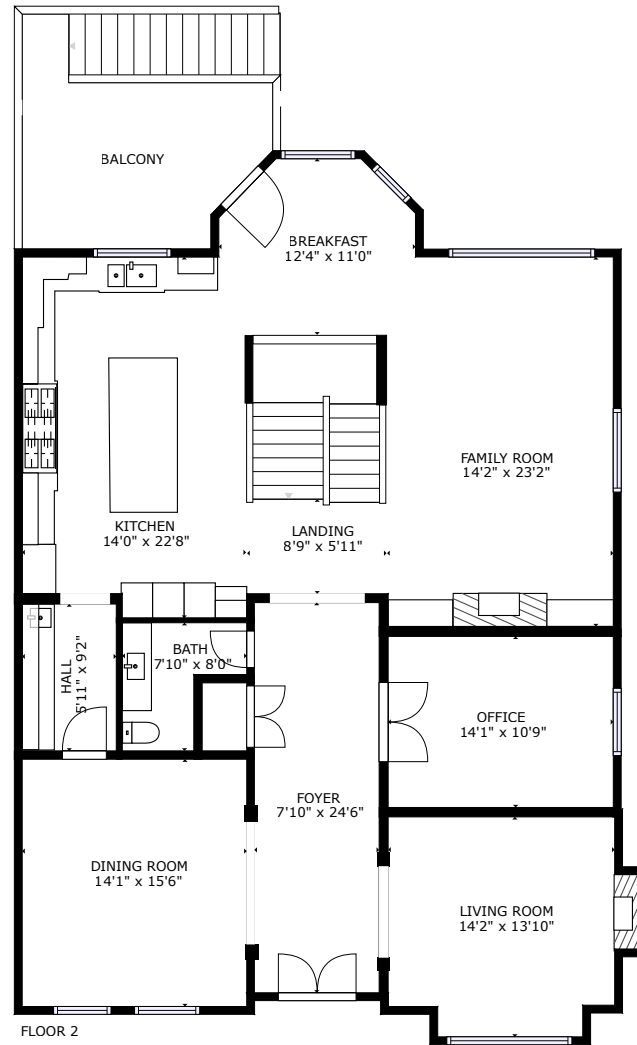

479 DOUGLAS AVENUE

LOWER LEVEL
1589 SqFt

MAIN LEVEL
1824 SqFt

UPPER LEVEL
1774 SqFt